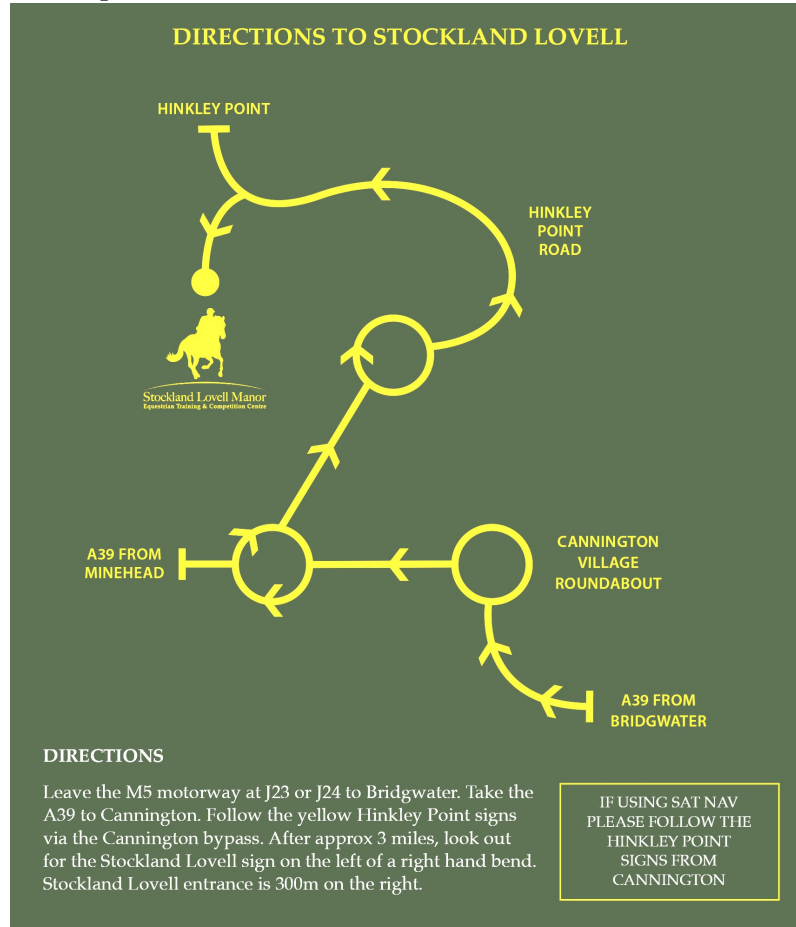

Health & Safety

- Hats with Flexible Peeks, Body Protectors and Medical Arm Bands to be worn on the Cross Country Course.
- Correct British Standard Headgear conforming to current standards to be worn at all times when mounted.
- If riding as an individual a mobile telephone must be carried at all times & please inform a responsible adult.
- All accidents & broken fences must be reported to Stockland Lovell office as soon as possible.